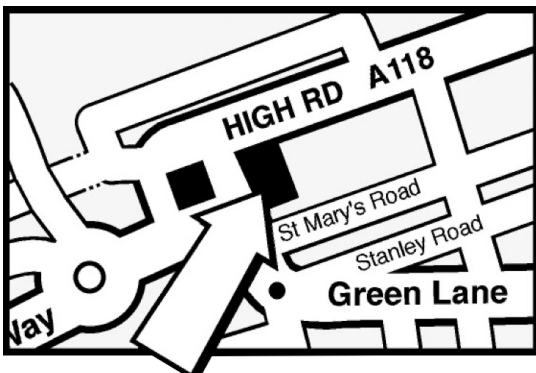

Mondays 1-3pm at Ilford (High Road) Baptist Church.

- Quizzes • Chat •
- Refreshments • Games •
- Friendships • Outings •

322, High Road, Ilford, Essex. IG1 1QP

Registered Charity No. 1087256