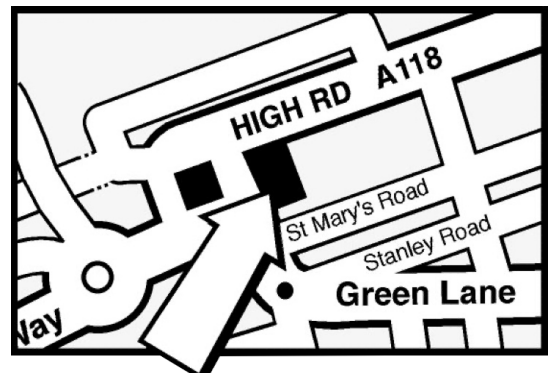

Mondays 1-3pm at Ilford (High Road) Baptist Church.

- Quizzes • Chat •
- Refreshments • Games •
- Friendships • Outings •

322, High Road, Ilford, Essex. IG1 1QP

Registered Charity No. 1087256