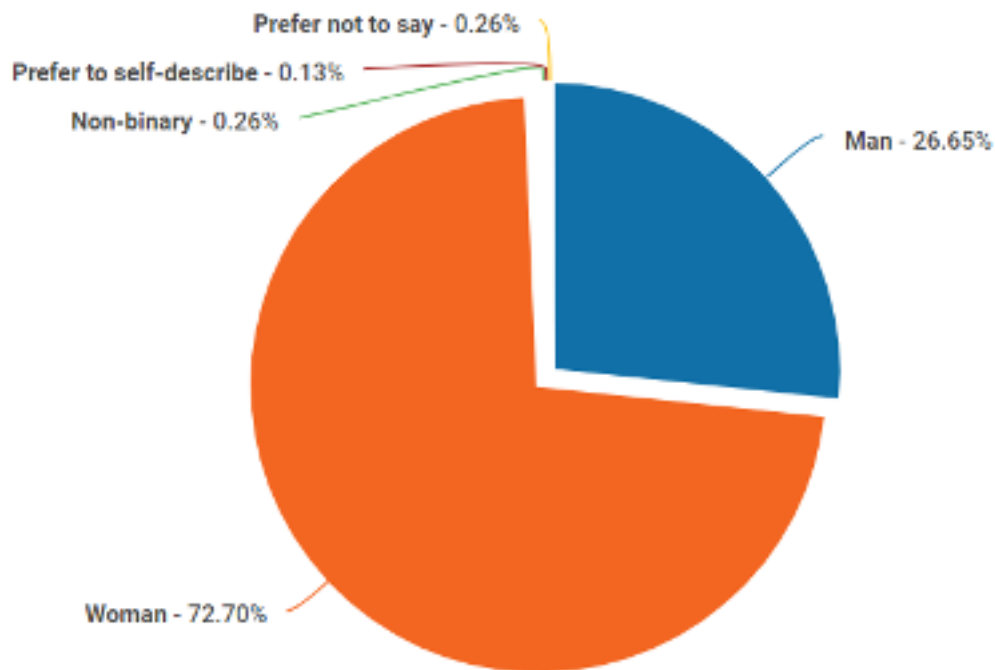

Who completed the age-friendly survey?

NB Not every respondent completed every question.

Where our respondents live:

The employment status of our respondents:

The age of our respondents:

The gender of our respondents:

The ethnicity of our respondents:

- White: British / English / Northern Irish / Scottish / Welsh: 96.27%
- White: Irish: 0.41%
- White: Any other White background: 1.24%
- Asian / Asian British: Bangladeshi: 0.14%
- Asian / Asian British: Chinese: 0.28%
- Asian / Asian British: Indian: 0.14%
- Asian / Asian British: Any other Asian / Asian British background: 0.14%
- Black / Black British: African: 0.14%