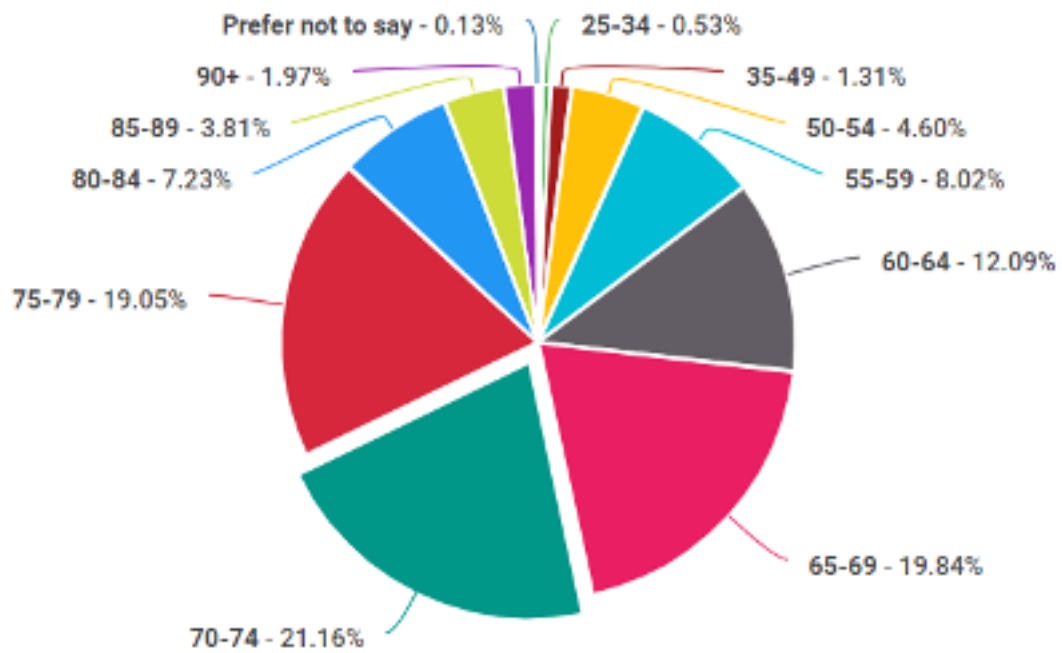

Who completed the age-friendly survey?

NB Not every respondent completed every question.

Where our respondents live:

The employment status of our respondents:

The age of our respondents:

The gender of our respondents:

The ethnicity of our respondents:

- White: British / English / Northern Irish / Scottish / Welsh: 96.27%
- White: Irish: 0.41%
- White: Any other White background: 1.24%
- Asian / Asian British: Bangladeshi: 0.14%
- Asian / Asian British: Chinese: 0.28%
- Asian / Asian British: Indian: 0.14%
- Asian / Asian British: Any other Asian / Asian British background: 0.14%
- Black / Black British: African: 0.14%