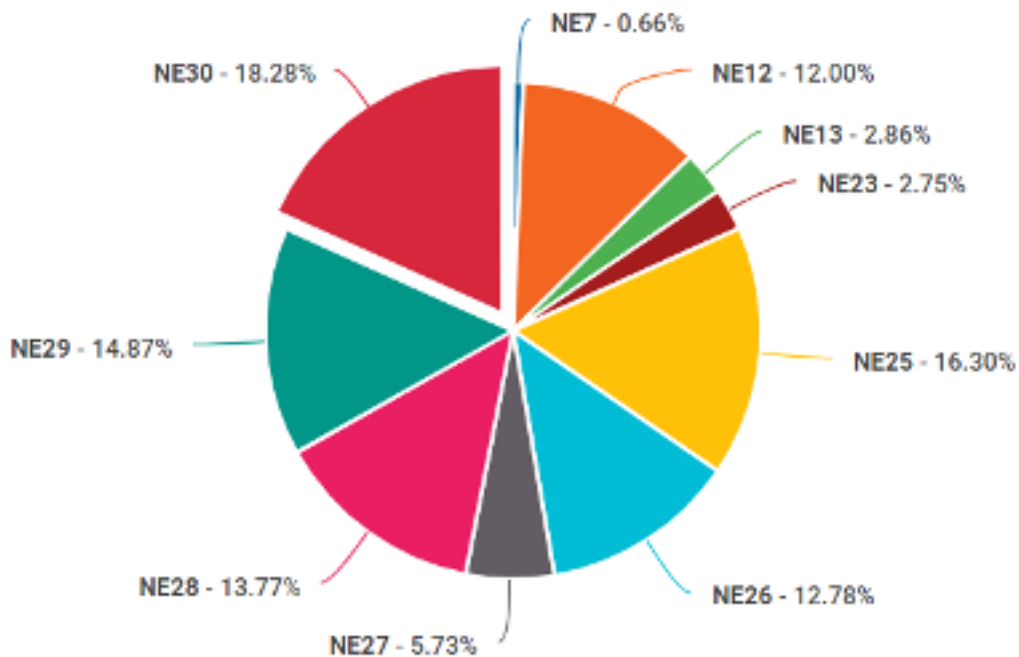

Who completed the age-friendly survey?

NB Not every respondent completed every question.

Where our respondents live:

The employment status of our respondents:

The age of our respondents:

The gender of our respondents:

The ethnicity of our respondents:

- White: British / English / Northern Irish / Scottish / Welsh: 96.27%
- White: Irish: 0.41%
- White: Any other White background: 1.24%
- Asian / Asian British: Bangladeshi: 0.14%
- Asian / Asian British: Chinese: 0.28%
- Asian / Asian British: Indian: 0.14%
- Asian / Asian British: Any other Asian / Asian British background: 0.14%
- Black / Black British: African: 0.14%