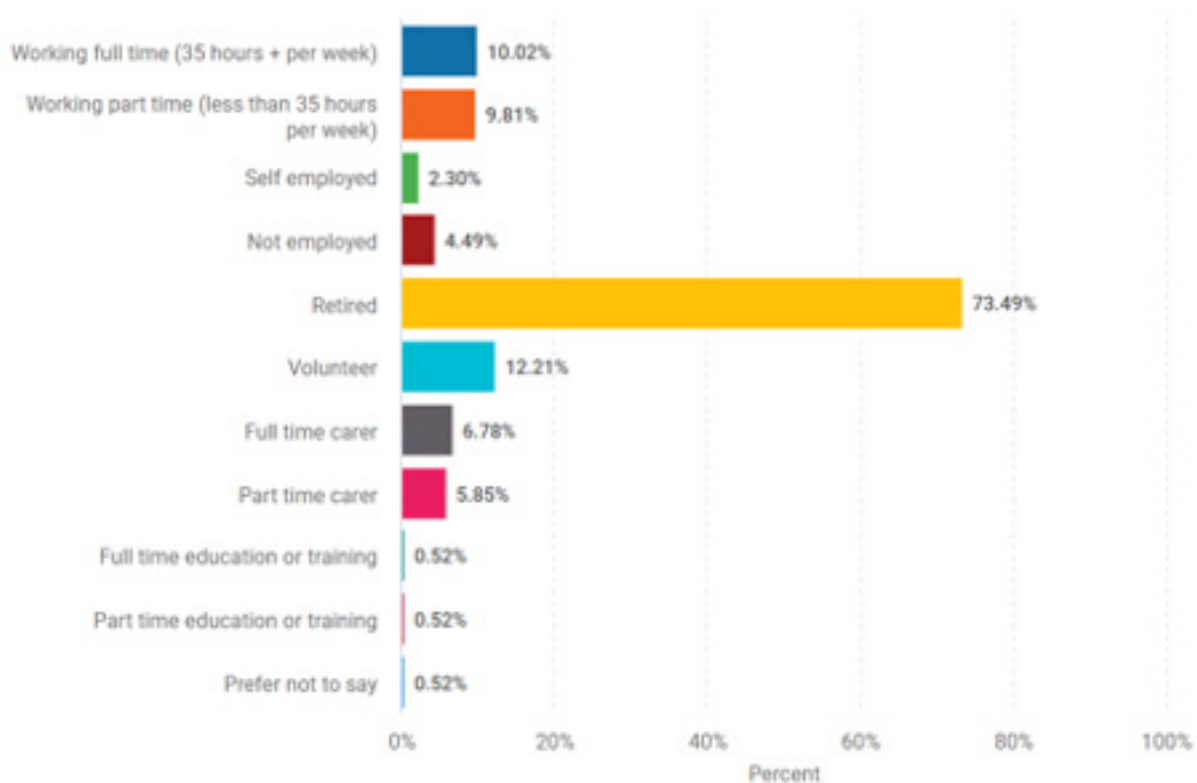

Who completed the age-friendly survey?

NB Not every respondent completed every question.

Where our respondents live:

The employment status of our respondents:

The age of our respondents:

The gender of our respondents:

The ethnicity of our respondents:

- White: British / English / Northern Irish / Scottish / Welsh: 96.27%
- White: Irish: 0.41%
- White: Any other White background: 1.24%
- Asian / Asian British: Bangladeshi: 0.14%
- Asian / Asian British: Chinese: 0.28%
- Asian / Asian British: Indian: 0.14%
- Asian / Asian British: Any other Asian / Asian British background: 0.14%
- Black / Black British: African: 0.14%