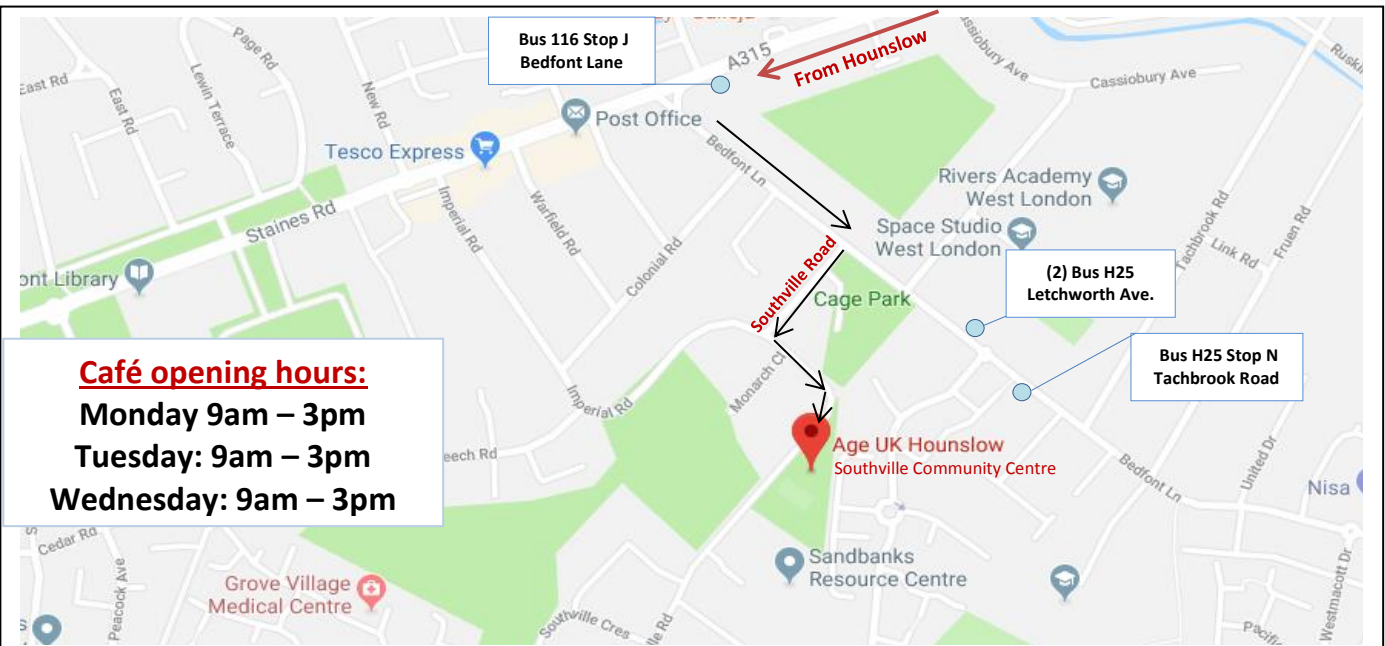

How to get to us.

From Hounslow

By car: A315 Staines Road to Bedfont Lane. Then right into Southville Road. Turn left at junction.
By bus: 116 from Hounslow, alight at Bedfont Lane bus stop J. Walk down Bedfont Lane, 2nd right into Southville Road.

No. H25 from Hatton Cross Underground Station. Alight at Letchworth Avenue bus stop(2).

No. H25 from Feltham. Alight at Tachbrook Road bus stop N.